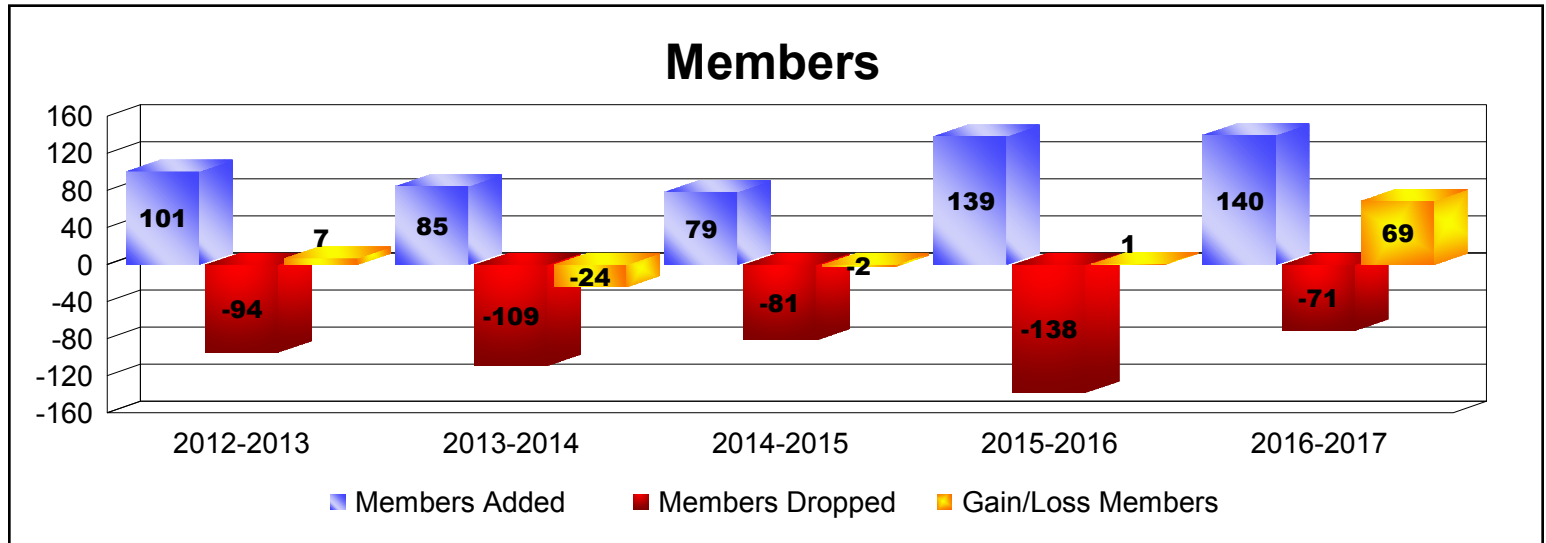

Year	New Clubs	Dropped Clubs	Gain/ Loss Clubs	New Members	Charter Members	Reinstate Members	Transfer Members	Total Member Added	Total Members Dropped	Gain/ Loss Members
2012-2013	0	0	0	92	0	4	5	101	-94	7
2013-2014	0	-2	-2	77	0	5	3	85	-109	-24
2014-2015	0	0	0	71	2	2	4	79	-81	-2
2015-2016	1	-2	-1	93	28	10	8	139	-138	1
2016-2017	2	-1	1	77	53	2	8	140	-71	69
Average	1	-1	0	82	17	5	6	109	-99	10

Year	New Clubs	Dropped Clubs	Gain/ Loss Clubs	New Members	Charter Members	Reinstate Members	Transfer Members	Total Member Added	Total Members Dropped	Gain/ Loss Members
2012-2013	0	0	0	52	0	2	3	57	-49	8
2013-2014	0	-1	-1	34	0	1	0	35	-54	-19
2014-2015	0	-1	-1	78	0	3	2	83	-35	48
2015-2016	0	0	0	91	0	2	0	93	-46	47
2016-2017	0	0	0	35	0	1	3	39	-99	-60
Average	0	0	0	58	0	2	2	61	-57	5