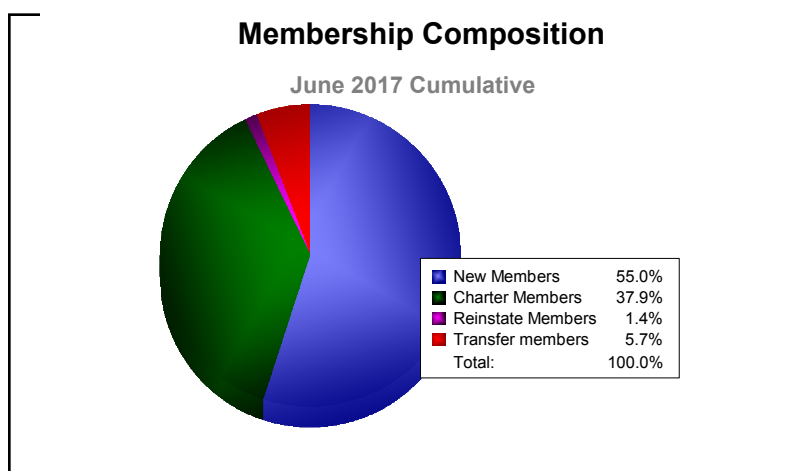

Year	New Clubs	Dropped Clubs	Gain/ Loss Clubs	New Members	Charter Members	Reinstate Members	Transfer Members	Total Member Added	Total Members Dropped	Gain/ Loss Members
2012-2013	0	0	0	92	0	4	5	101	-94	7
2013-2014	0	-2	-2	77	0	5	3	85	-109	-24
2014-2015	0	0	0	71	2	2	4	79	-81	-2
2015-2016	1	-2	-1	93	28	10	8	139	-138	1
2016-2017	2	-1	1	77	53	2	8	140	-71	69
Average	1	-1	0	82	17	5	6	109	-99	10