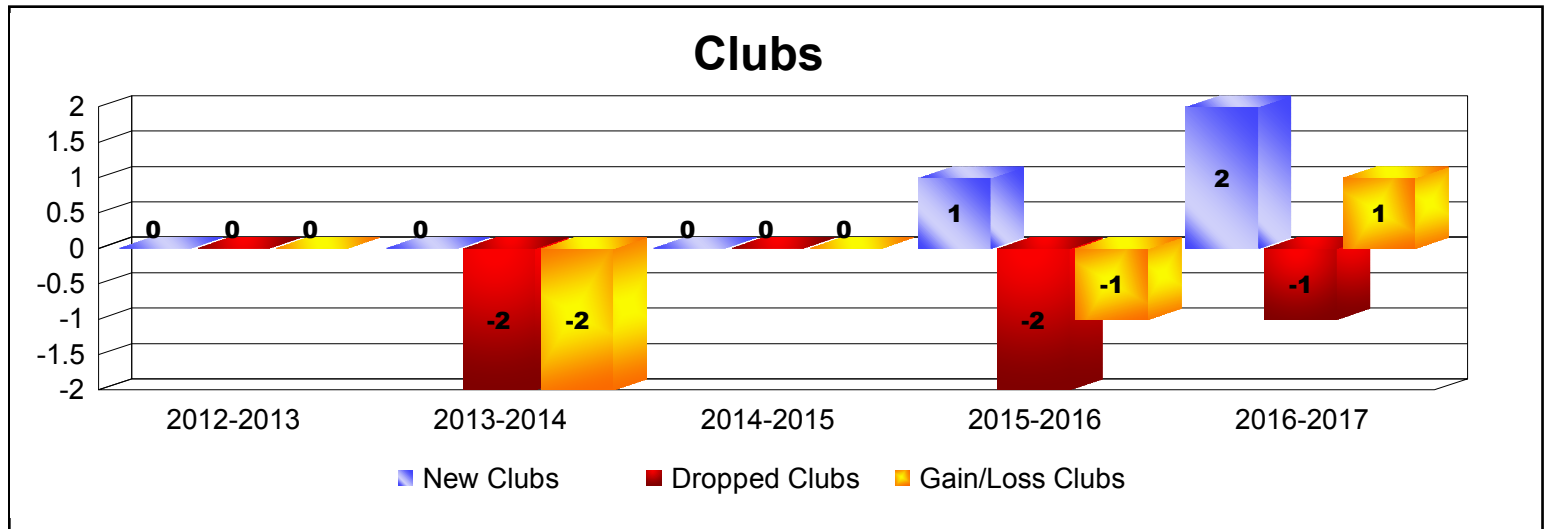

Year	New Clubs	Dropped Clubs	Gain/ Loss Clubs	New Members	Charter Members	Reinstate Members	Transfer Members	Total Member Added	Total Members Dropped	Gain/ Loss Members
2012-2013	0	0	0	92	0	4	5	101	-94	7
2013-2014	0	-2	-2	77	0	5	3	85	-109	-24
2014-2015	0	0	0	71	2	2	4	79	-81	-2
2015-2016	1	-2	-1	93	28	10	8	139	-138	1
2016-2017	2	-1	1	77	53	2	8	140	-71	69
Average	1	-1	0	82	17	5	6	109	-99	10

Year	New Clubs	Dropped Clubs	Gain/ Loss Clubs	New Members	Charter Members	Reinstate Members	Transfer Members	Total Member Added	Total Members Dropped	Gain/ Loss Members
2012-2013	0	0	0	52	0	2	3	57	-49	8
2013-2014	0	-1	-1	34	0	1	0	35	-54	-19
2014-2015	0	-1	-1	78	0	3	2	83	-35	48
2015-2016	0	0	0	91	0	2	0	93	-46	47
2016-2017	0	0	0	35	0	1	3	39	-99	-60
Average	0	0	0	58	0	2	2	61	-57	5