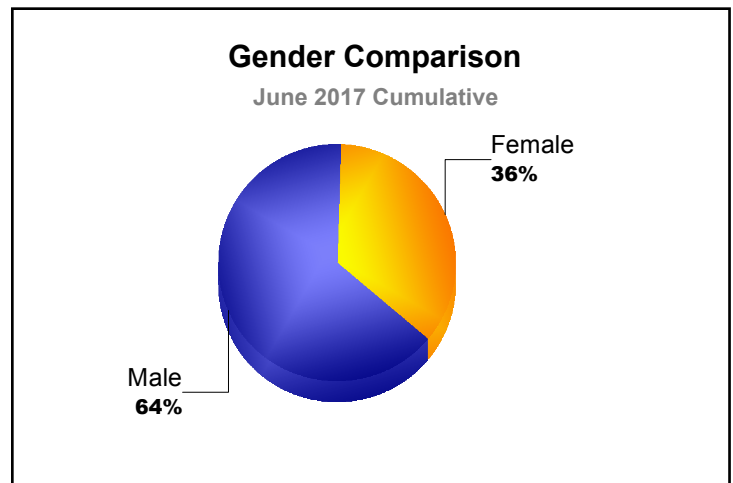

Year	New Clubs	Dropped Clubs	Gain/ Loss Clubs	New Members	Charter Members	Reinstate Members	Transfer Members	Total Member Added	Total Members Dropped	Gain/ Loss Members
2012-2013	0	0	0	92	0	4	5	101	-94	7
2013-2014	0	-2	-2	77	0	5	3	85	-109	-24
2014-2015	0	0	0	71	2	2	4	79	-81	-2
2015-2016	1	-2	-1	93	28	10	8	139	-138	1
2016-2017	2	-1	1	77	53	2	8	140	-71	69
Average	1	-1	0	82	17	5	6	109	-99	10